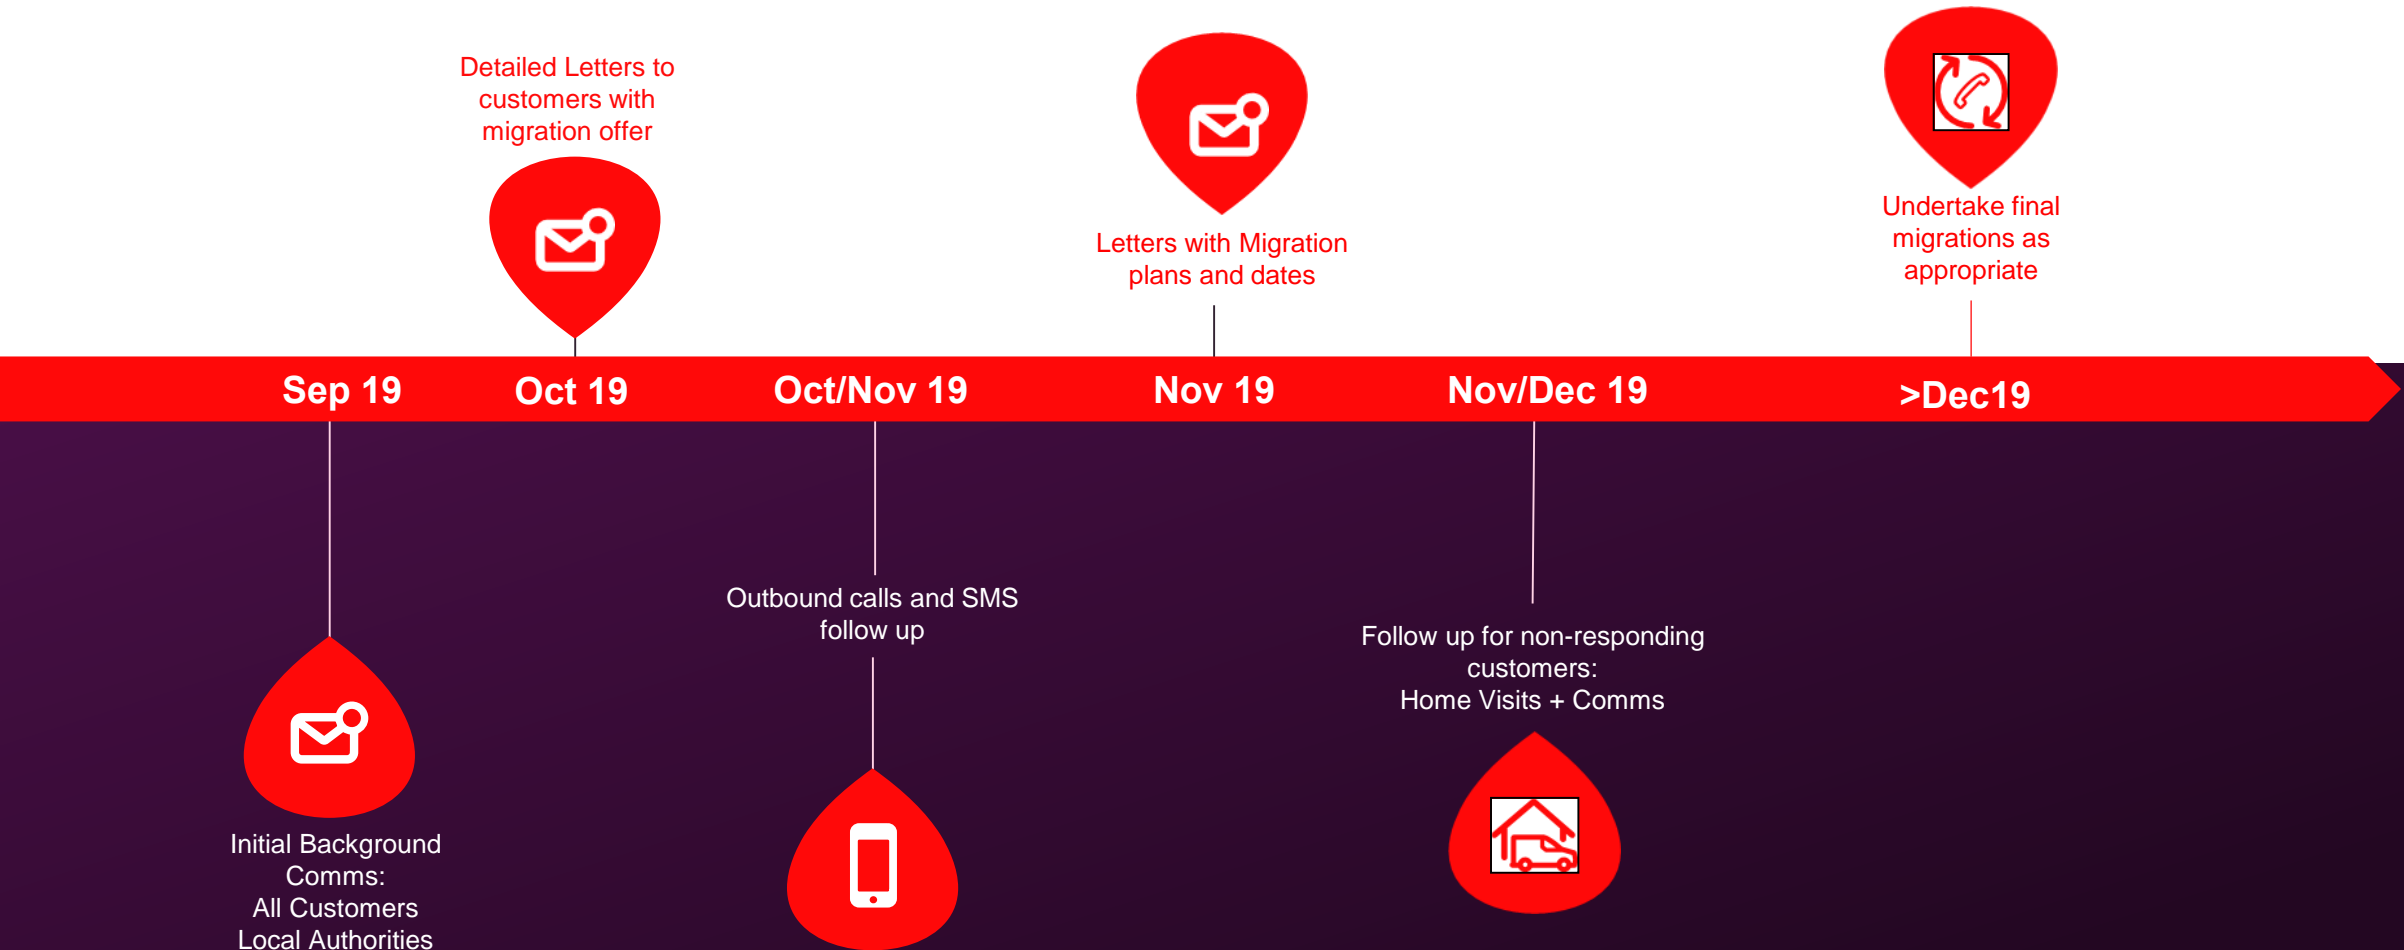

Virgin Phone Evolution Initial Migration Trials

IP Voice – Migration Trial Timeline : Consumer

Trial Areas

Post Code Sectors containing trial customer type/volumes
(NB not all customers in sector will be within trial)

Area	Post Code	Consumer	Business
South West	EX2 EX4 PL2 PL6 TQ1 TQ3	~1200	n/a
Camden	NW1 NW5	~500	~20
Stockport	SK5	~40	n/a

IP Test Lab Update

Virgin Media - IP Voice Test Lab

- The Virgin Media IP Voice Test Lab is now open.
- It is conveniently located at Winnersh Triangle, near to Reading, and is just off the M4 by car a short walk [0.5km] from Winnersh Triangle rail station.
- Bookings can be made by emailing : IPVoice@virginmedia.co.uk