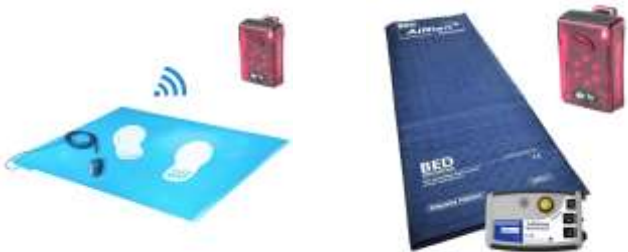

Stand Alone

I don't need anybody outside my family to be involved

?

I'm not quite ready for that

Monitored Subscription Based

I don't want to pay a monthly subscription